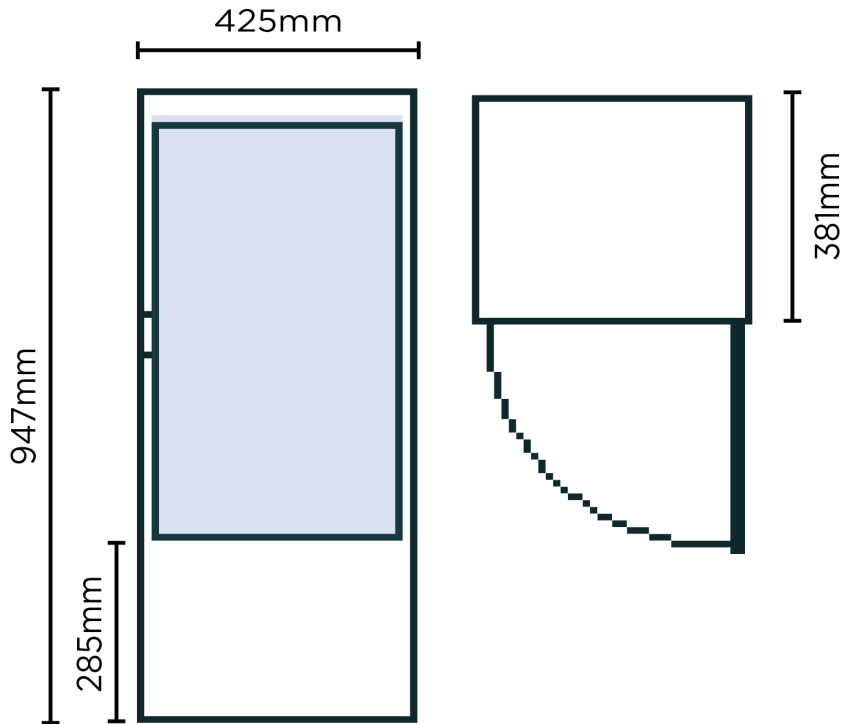

# Countertop Fridge 78L - 1 Door - Flat Glass

| Countertop Merchandisers

SPECIFICATIONS	DIMENSIONS
----------------	------------

<p>Part Number 3735176-NR</p> <p>Volume 78L</p> <p>Unit Weight 36kg</p> <p>Packaged Weight 41kg</p> <p>Adjustable Temp. Range +2°C to +8°C</p> <p>Max. Ambient Temp. Range 32°C</p> <p>Climate Class 4H1</p> <p>Energy Consumption 2.248kWh/24h</p> <p>GEMS Star Rating 9 Stars</p> <p>Refrigeration Capacity 180W</p> <p>Refrigerant R600a</p> <p>Rated Current 1.2A</p> <p>Electrical Voltage 220-240V</p> <p>Frequency 50Hz</p> <p>Power Supply Single Phase</p> <p>Power Plug 1 x 10A</p> <p>Plug Location Rear, Bottom Right</p>	<p>Colour Black</p> <p>Internal Light LED</p> <p>Display Lightbox No</p> <p>No. of Doors 1</p> <p>Door Type Glass</p> <p>Door Glass Type Double Glazed</p> <p>Door Style Hinged</p> <p>Door Shape Flat</p> <p>Door Swing Dimension 425mm</p> <p>Total Depth of Door Open 811mm</p> <p>Self-Closing Door No</p> <p>Door Lock Yes</p> <p>No. of Shelves Incl. Base Per Door 4</p> <p>Shelves Type Adjustable</p> <p>Temp. Controller Digital</p> <p>Castors No</p> <p>Warranty 2 Years, Parts &amp; Labour Bromic Extra Care</p>	<table border="0" style="width: 100%;"> <tr> <td colspan="2"><b>External (mm)</b></td> </tr> <tr> <td>Width</td> <td>425</td> </tr> <tr> <td>Depth</td> <td>381</td> </tr> <tr> <td>Height</td> <td>947</td> </tr> <tr> <td colspan="2"><b>Internal (mm)</b></td> </tr> <tr> <td>Width</td> <td>369</td> </tr> <tr> <td>Depth</td> <td>309</td> </tr> <tr> <td>Height</td> <td>591</td> </tr> <tr> <td colspan="2"><b>Packaged (mm)</b></td> </tr> <tr> <td>Width</td> <td>475</td> </tr> <tr> <td>Depth</td> <td>432</td> </tr> <tr> <td>Height</td> <td>1038</td> </tr> </table>	<b>External (mm)</b>		Width	425	Depth	381	Height	947	<b>Internal (mm)</b>		Width	369	Depth	309	Height	591	<b>Packaged (mm)</b>		Width	475	Depth	432	Height	1038
<b>External (mm)</b>																										
Width	425																									
Depth	381																									
Height	947																									
<b>Internal (mm)</b>																										
Width	369																									
Depth	309																									
Height	591																									
<b>Packaged (mm)</b>																										
Width	475																									
Depth	432																									
Height	1038																									