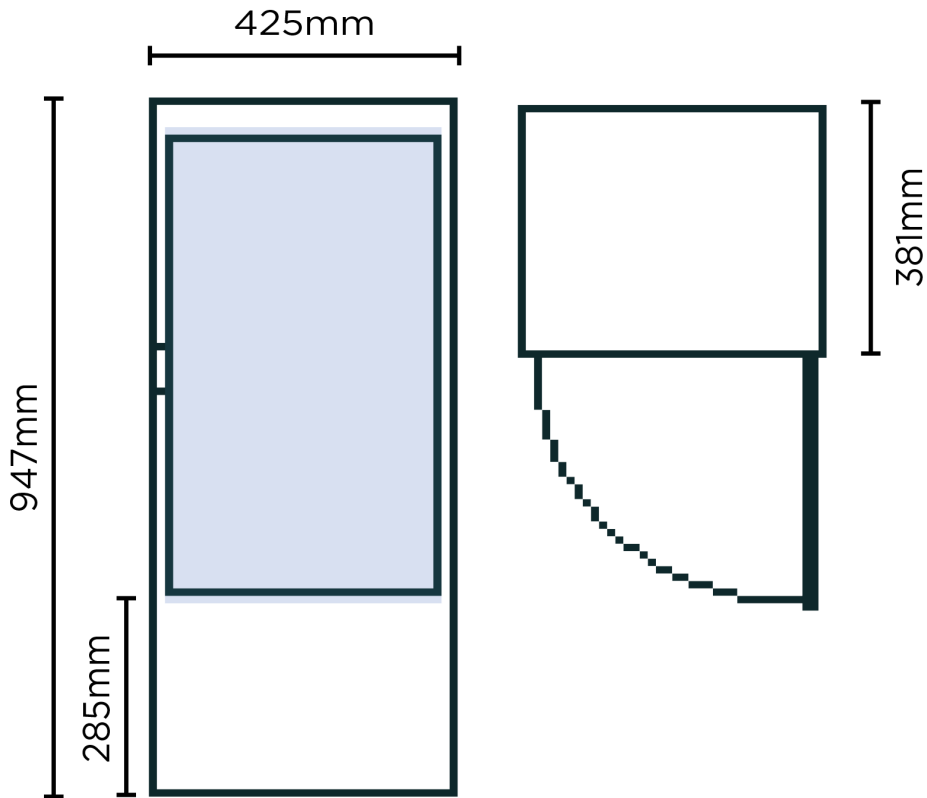

Countertop Fridge 78L - 1 Door - Flat Glass

| Countertop Merchandisers

Countertop Fridge 78L - 1 Door - Flat Glass

| Countertop Merchandisers

SPECIFICATIONS **DIMENSIONS**

Part Number	3735115-NR	Colour	White	External (mm)
Volume	78L	Internal Light	LED	Width 425
Unit Weight	38.5kg	Display Lightbox	No	Depth 381
Packaged Weight	41kg	No. of Doors	1	Height 947
Adjustable Temp. Range	+2°C to +8°C	Door Type	Glass	Internal (mm)
Max. Ambient Temp. Range	32°C	Door Glass Type	Double Glazed	Width 369
Climate Class	4H1	Door Style	Hinged	Depth 309
Energy Consumption	2.248kWh/24h	Door Shape	Flat	Height 591
GEMS Star Rating	9 Stars	Door Swing Dimension	425mm	Packaged (mm)
Refrigeration Capacity	180W	Total Depth of Door Open	811mm	Width 475
Refrigerant	R600a	Self-Closing Door	No	Depth 432
Rated Current	1.2A	Door Lock	Yes	Height 1038
Electrical Voltage	220-240V	No. of Shelves Incl. Base Per Door	4	
Frequency	50Hz	Shelves Type	Adjustable	
Power Supply	Single Phase	Temp. Controller	Digital	
Power Plug	1 x 10A	Castors	No	
Plug Location	Rear, Bottom Right	Warranty	2 Years, Parts & Labour Bromic Extra Care	