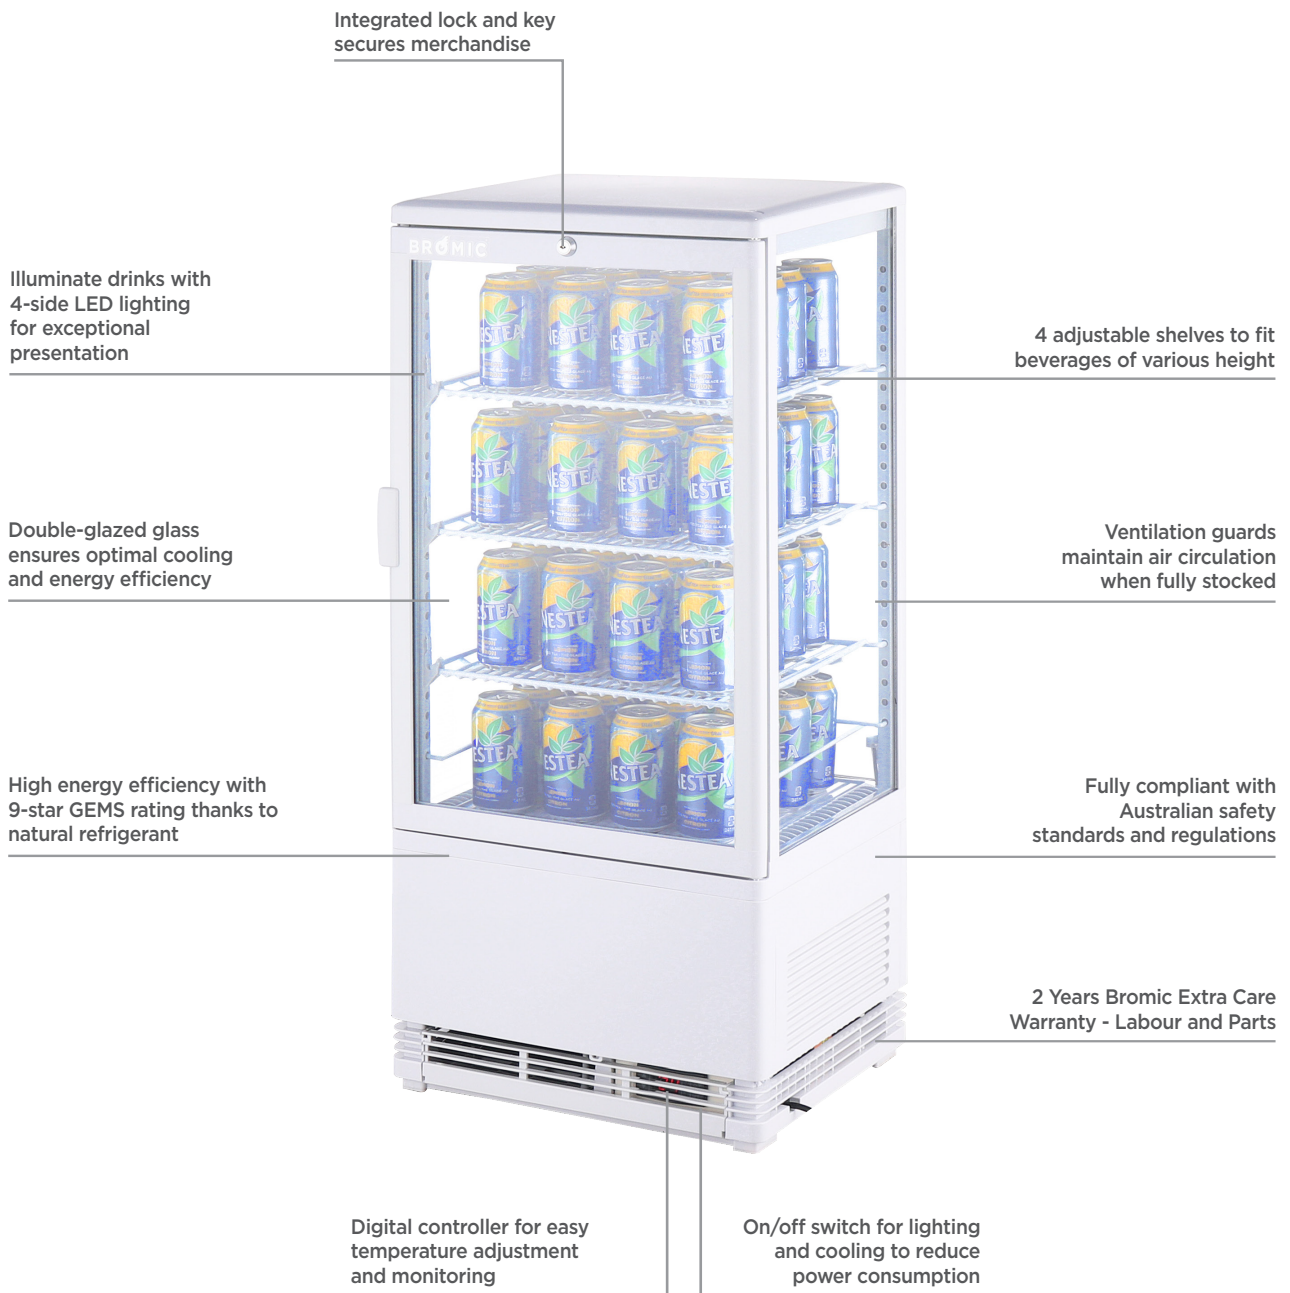

Countertop Fridge 78L - 1 Door - Flat Glass

| Countertop Merchandisers

Countertop Fridge 78L - 1 Door - Flat Glass

| Countertop Merchandisers

SPECIFICATIONS **DIMENSIONS**

Part Number	3735115-NR	Colour	White	External (mm)
Volume	78L	Internal Light	LED	Width 425
Unit Weight	38.5kg	Display Lightbox	No	Depth 381
Packaged Weight	41kg	No. of Doors	1	Height 947
Adjustable Temp. Range	+2°C to +8°C	Door Type	Glass	Internal (mm)
Max. Ambient Temp. Range	32°C	Door Glass Type	Double Glazed	Width 369
Climate Class	4H1	Door Style	Hinged	Depth 309
Energy Consumption	2.248kWh/24h	Door Shape	Flat	Height 591
GEMS Star Rating	9 Stars	Door Swing Dimension	425mm	Packaged (mm)
Refrigeration Capacity	180W	Total Depth of Door Open	811mm	Width 475
Refrigerant	R600a	Self-Closing Door	No	Depth 432
Rated Current	1.2A	Door Lock	Yes	Height 1038
Electrical Voltage	220-240V	No. of Shelves Incl. Base Per Door	4	
Frequency	50Hz	Shelves Type	Adjustable	
Power Supply	Single Phase	Temp. Controller	Digital	
Power Plug	1 x 10A	Castors	No	
Plug Location	Rear, Bottom Right	Warranty	2 Years, Parts & Labour Bromic Extra Care	