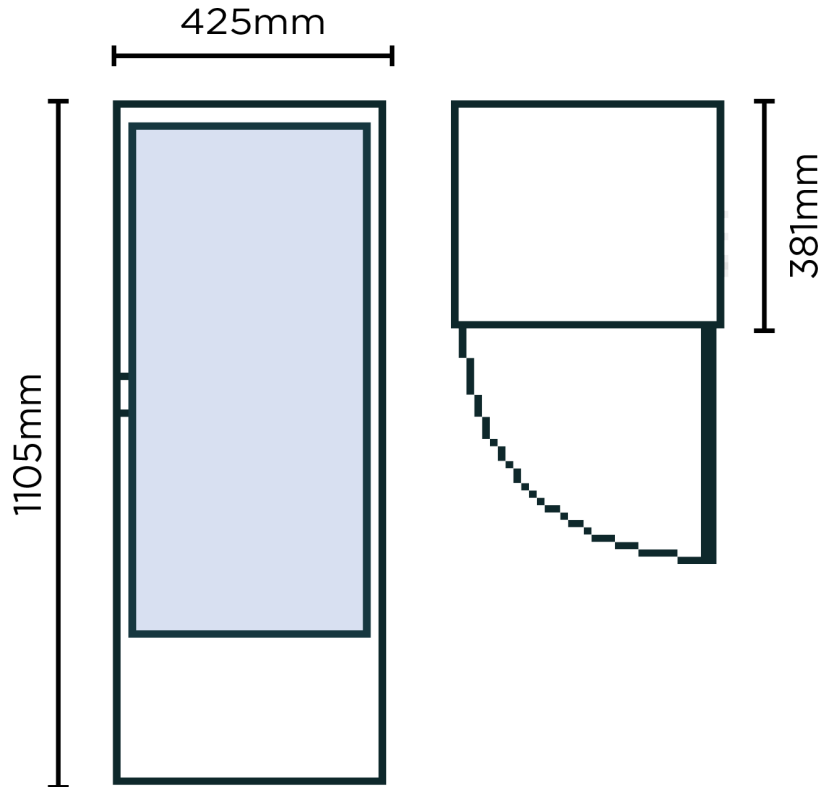

Countertop Fridge 98L - 1 Door - Flat Glass

| Countertop Merchandisers

Countertop Fridge 98L - 1 Door - Flat Glass

| Countertop Merchandisers

SPECIFICATIONS	DIMENSIONS
-----------------------	-------------------

Part Number	3735182-NR	Colour	Black	External (mm)
Volume	98L	Internal Light	LED	
Unit Weight	40.5kg	Display Lightbox	No	Width 425
Packaged Weight	45.5kg	No. of Doors	1	Depth 381
Adjustable Temp. Range	+2°C to +8°C	Door Type	Glass	Height 1105
Max. Ambient Temp. Range	32°C	Door Glass Type	Double Glazed	
Climate Class	4H1	Door Style	Hinged	Internal (mm)
Energy Consumption	3.339kWh/24h	Door Shape	Flat	Width 369
GEMS Star Rating	8 Stars	Door Swing Dimension	425mm	Depth 304
Refrigeration Capacity	180W	Total Depth of Door Open	811mm	Height 785
Refrigerant	R600a	Self-Closing Door	No	
Rated Current	1.2A	Door Lock	Yes	Packaged (mm)
Electrical Voltage	220-240V	No. of Shelves Incl. Base Per Door	5	Width 475
Frequency	50Hz	Shelves Type	Adjustable	Depth 432
Power Supply	Single Phase	Temp. Controller	Digital	Height 1180
Power Plug	1 x 10A	Castors	No	
Plug Location	Rear, Bottom Right	Warranty	2 Years, Parts & Labour Bromic Extra Care	