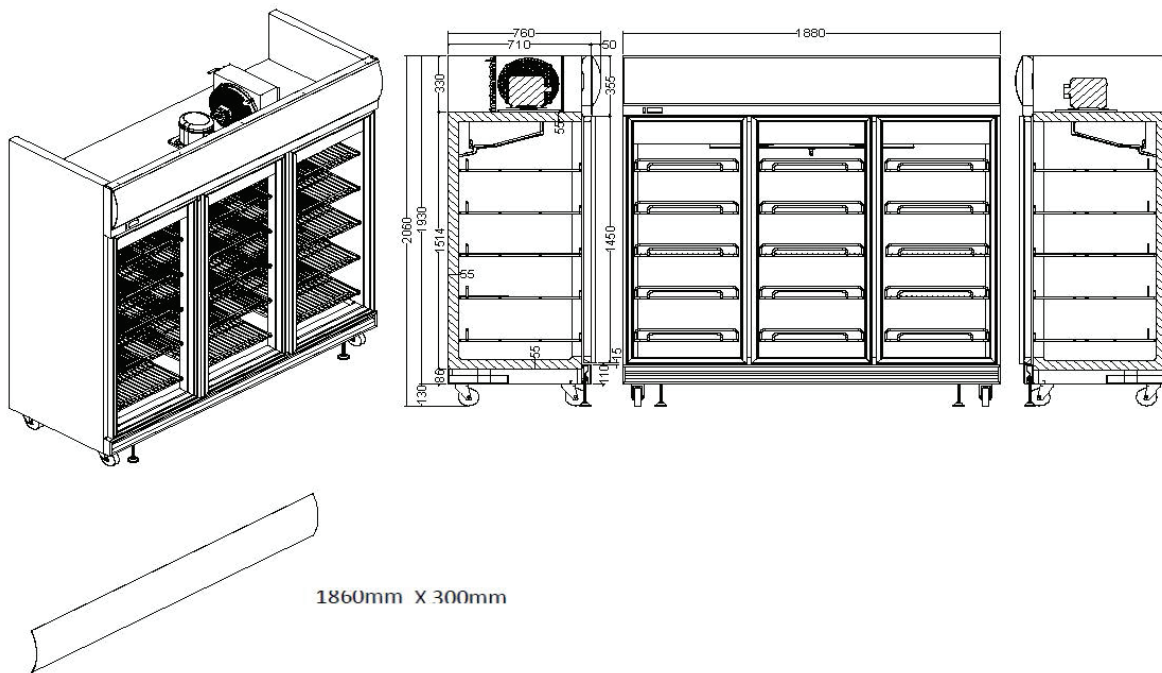

Upright Display Fridge 1507L - 3 Doors - Flat Glass - Lightbox

| Vertical Display & Storage

Upright Display Fridge 1507L - 3 Doors - Flat Glass - Lightbox

Vertical Display & Storage

SPECIFICATIONS				DIMENSIONS	
Model Number	GD1500LF	Colour	White with s/steel trim	External (mm)	
Part Number	3736247	Display Light Box	Yes	Width	1880
Volume	1507L	Internal Light	LED	Depth	760
Unit Weight	209kg	No. of Doors	3	Height	2060
Packaged Weight	214kg	Door Type	Glass	Internal (mm)	
Adjustable Temp. Range	+2°C to +8°C	Door Glass Type	Double glazed	Width	1755
Max. Ambient Temp.	38°C	Door Style	Hinged	Depth	550
Climate Class	3M2	Door Shape	Flat	Height	1420
Energy Consumption	27.16kWh/24h	Door Swing Dimension	720mm	Packaged (mm)	
GEMS Star Rating	1 star	Total Depth of door open	1300mm	Width	1950
Refrigeration Capacity	1132W	Self-Closing Door	Yes	Depth	820
Air Circulation	Fan Forced	Door Lock	Yes	Height	2130
Refrigerant	R134a	No. of Shelves incl Base	6		
Rated Current	7A	Shelf Type	Adjustable		
Electrical Voltage	220-240V	Shelves Dimensions	10 x 546(w) x 475(d) mm, 5 x 600(w) x 475(d) mm		
Frequency	50Hz	Temp. Controller	Digital		
Power Supply	Single Phase	Castors	Yes		
Power Plug	1 x 10A	Warranty	2 Years Bromic Extra Care Warranty - Labour and Parts		
Plug Location	Rear, Top right				