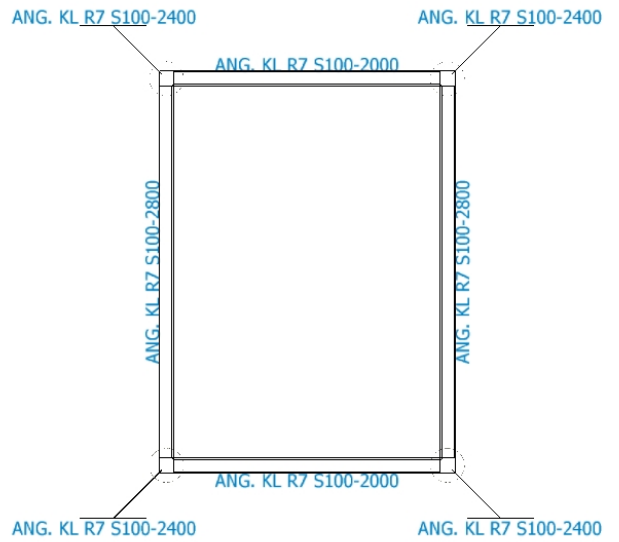

PIANTA ANGOLARI