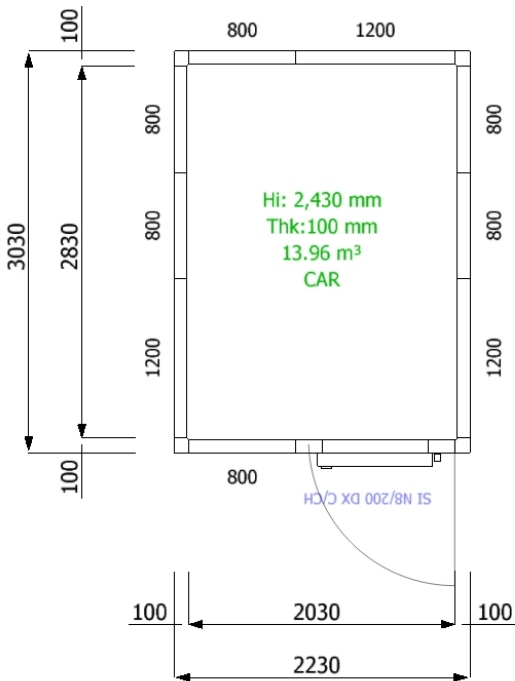

CEILING PLAN

FLOOR PLAN

WALL PLAN

EPTA AUSTRALIA - MISA Fixed Sized Rooms (ZIN)

Customer:

M-3E24-F

Date: 01/10/2021

Rif.: EQ-chenge-210611-73400

Epta S.p.A
Unità Locale - Via Monachelle Vecchia, 7
00071 - Pomezia (Roma)
Tel. 06-911891 - Fax 06-9120788