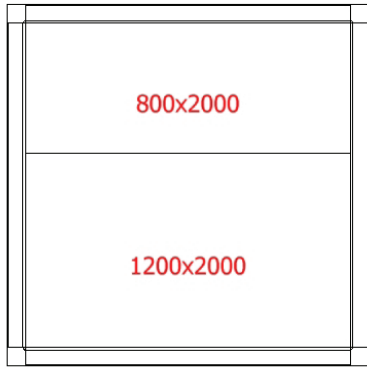

SKOPE Fixed Size Rooms - M-3C24-F

CEILING PLAN

FLOOR PLAN

WALL PLAN

3D