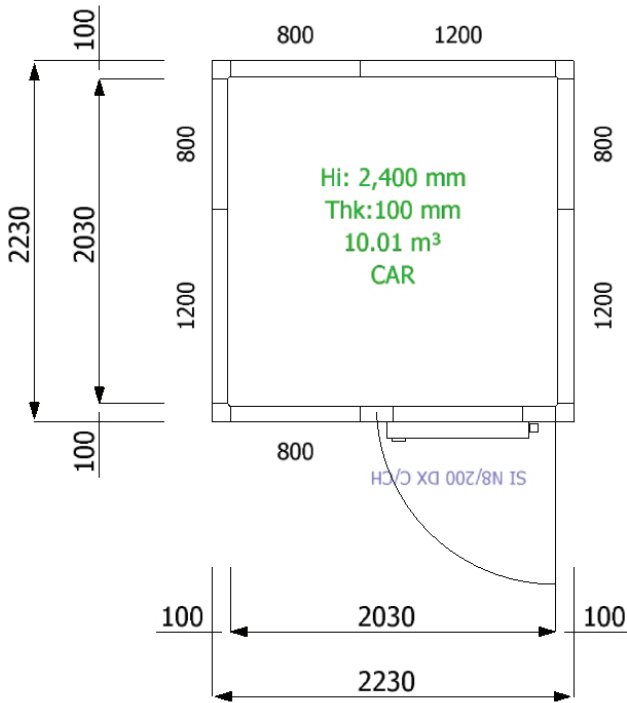

SKOPE Fixed Size Rooms - M-3C24-F

CEILING PLAN

FLOOR PLAN

WALL PLAN

3D