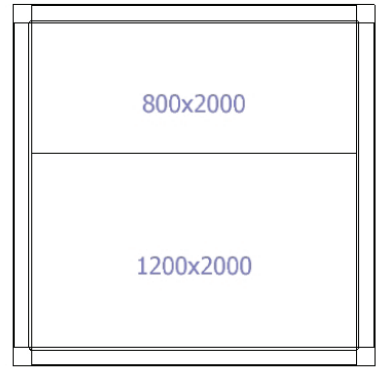

SKOPE Fixed Size Rooms - M-3C24-F

CEILING PLAN

FLOOR PLAN

WALL PLAN

3D