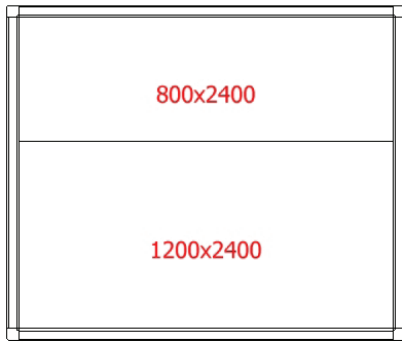

SKOPE Fixed Size Rooms - M-4C20-C

CEILING PLAN

FLOOR PLAN

WALL PLAN

3D