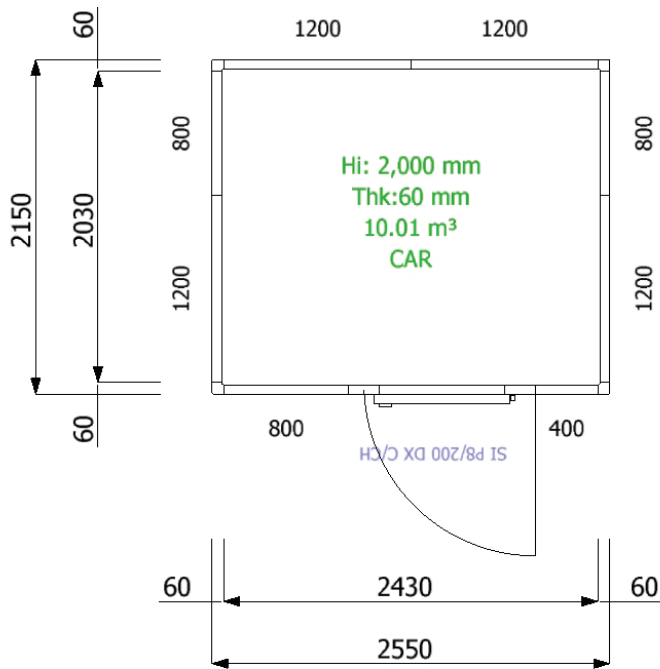

SKOPE Fixed Size Rooms - M-4C20-C

CEILING PLAN

FLOOR PLAN

WALL PLAN

3D