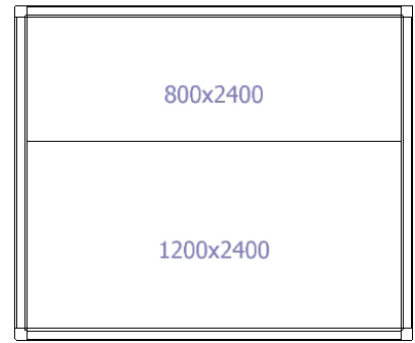

SKOPE Fixed Size Rooms - M-4C20-C

CEILING PLAN

FLOOR PLAN

WALL PLAN

3D