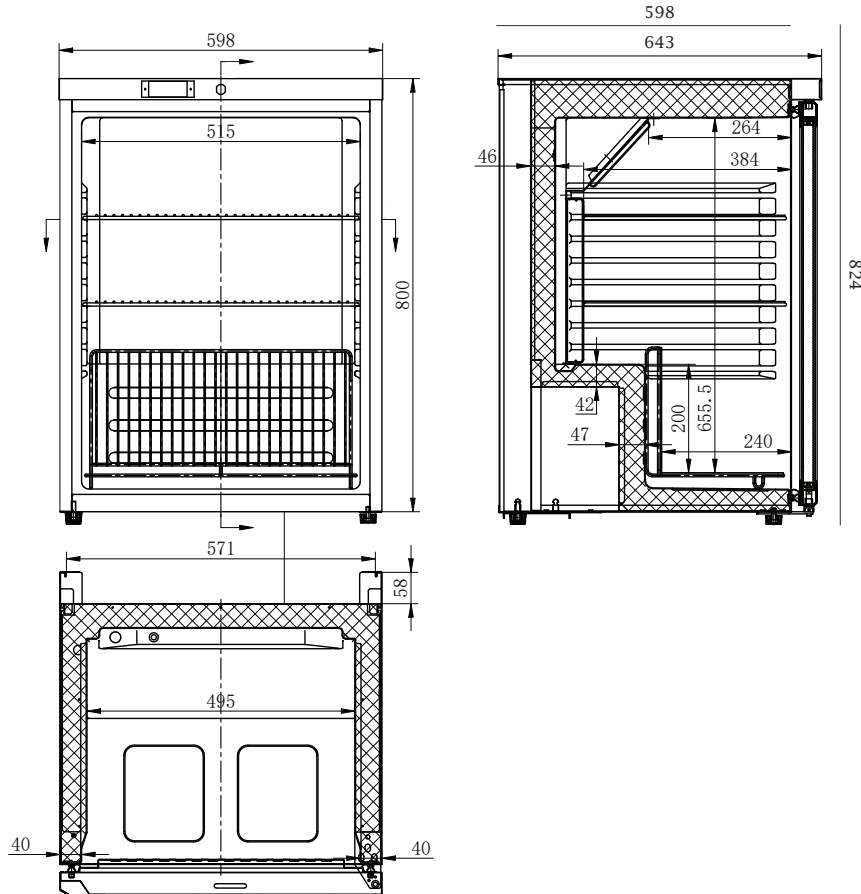

Underbench Display Fridge 138L - 1 Door - Glass

| Bar Fridge & Freezers

Suitable for storage of perishable drinks with 3M1 climate class

Save floor space with seamless under bench installation

Narrow wired shelf design to keep items securely in place

Bright LED lighting makes it easy to locate items inside

Adjustable 30mm feet for installation on unlevel surfaces

Underbench Display Fridge 138L - 1 Door - Glass

Bar Fridge & Freezers

SPECIFICATIONS				DIMENSIONS	
Model Number	UBC0140GD-NR	Colour	Stainless Steel	External (mm)	
Part Number	3736255	Internal Light	LED	Width	598
Volume	138L	No. of Doors	1	Depth	635
Unit Weight	45kg	Door Type	Glass	Height	824
Packaged Weight	46kg	Door Glass Type	Double glazed	Internal (mm)	
Adjustable Temp. Range	+1 to +10°C	Door Style	Hinged	Width	490
Max. Ambient Temp.	32°C	Door Lock	Yes	Depth	400
Climate Class	3M1	Self-Closing Door	Yes	Height	680
Energy Consumption	1.396kWh/24h	Door Swing Dimension	594mm	Packaged (mm)	
GEMS Star Rating	6 stars	Total Depth of Door Open	1153mm	Width	650
Refrigeration Capacity	100W	No. of Shelves Incl. Base Per Door	4	Depth	650
Refrigerant	R600a	Shelf Type	Adjustable	Height	885
Rated Current	1.2A	Shelves Dimensions	510(w) x 360(d) mm		
Electrical Voltage	220-240V	Temp. Controller	Digital		
Frequency	50Hz	Castors	No, Feet + Rollers		
Power Supply	Single Phase	Warranty	2 Years Parts & Labour		
Power Plug	1 x 10A		Bromic Extra Care		
Plug Location	Rear, bottom				