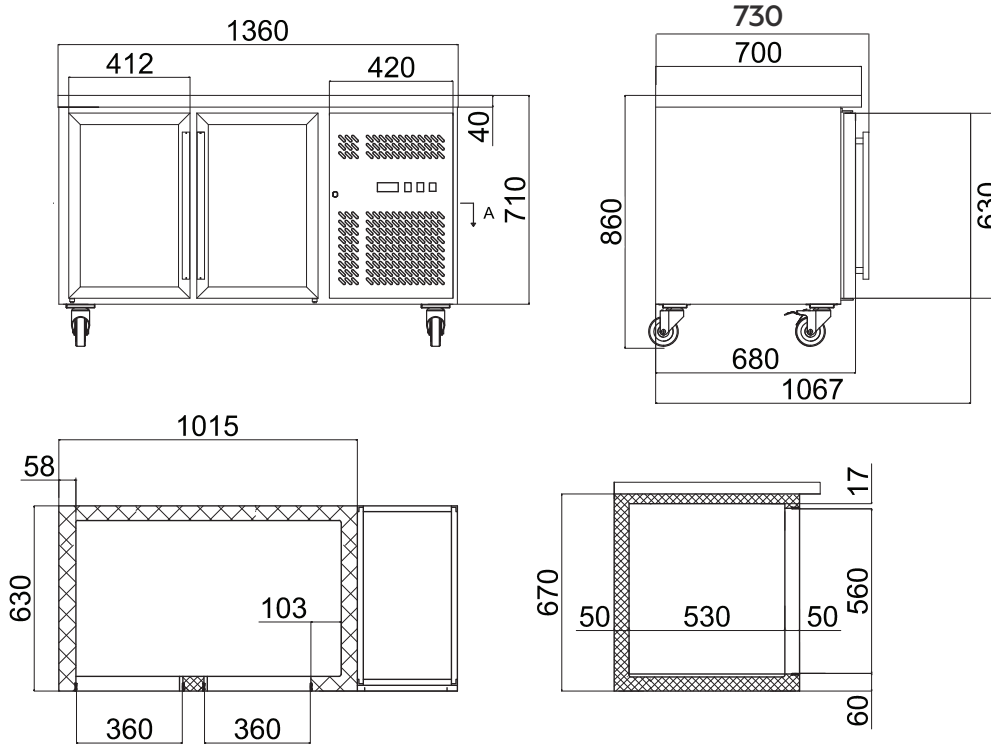

Fully compliant with Australian safety standards and regulations

Double-glazed safety glass door prevents condensation

Underbench Display Fridge 282L - 2 Door - Glass

| Bar Fridge & Freezers

SPECIFICATIONS **DIMENSIONS**

Model Number	UBC1360GD-NR	Cord Length	2.5m	External (mm)	
Part Number	3735213-NR	Colour	Stainless Steel	Width	1360
Volume	282L	Internal Light	LED	Depth	725
Unit Weight	122kg	No. of Doors	2	Height	850
Packaged Weight	127kg	Door Type	Glass	Internal (mm)	
Adjustable Temp. Range	+1°C to +5°C	Door Glass Type	Double glazed	Width	902
Max. Ambient Temp.	32°C	Door Style	Hinged	Depth	530
Climate Class	3M1	Door Lock	No	Height	589
Energy Consumption	3.64kWh/24h	Self-Closing Door	Yes	Packaged (mm)	
GEMS Star Rating	3 stars	Door Swing Dimension	371mm	Width	1390
Refrigeration Capacity	245W	Total Depth of Door Open	1071mm	Depth	730
Refrigerant	R600a	No. of Shelves Incl. Base Per Door	3	Height	910
Rated Current	3.64A	Shelf Type	Adjustable		
Electrical Voltage	220-240V	Shelves Dimensions	330(w) x 530(d) mm		
Frequency	50Hz	Temp. Controller	Digital		
Power Supply	Single Phase	Castors	Yes		
Power Plug	1 x 10A	Warranty	2 Years, Parts & Labour		
Plug Location	Rear, bottom right		Bromic Extra Care		