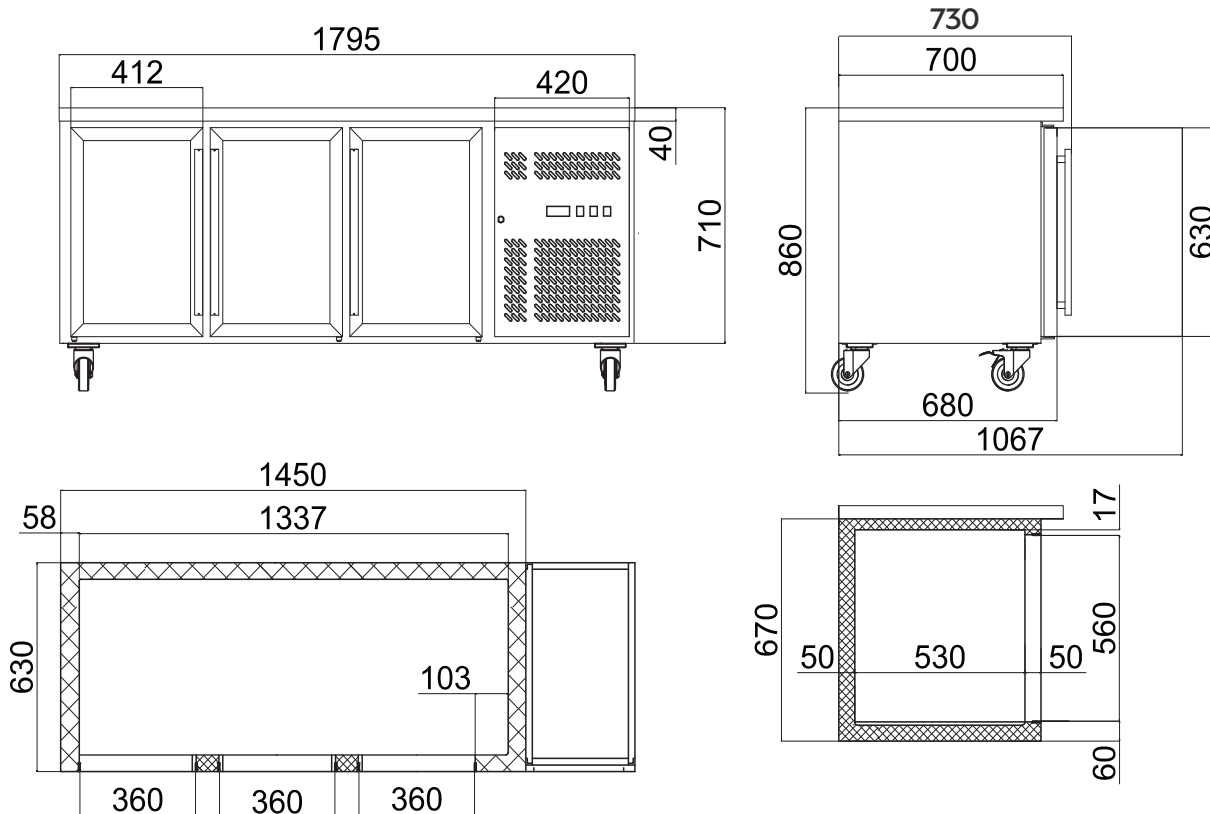

Under Bench Display Fridge 417L - 3 Doors - Glass

| Bar Fridges & Freezers

Under Bench Display Fridge 417L - 3 Doors - Glass

| Bar Fridges & Freezers

SPECIFICATIONS **DIMENSIONS**

Model Number	UBC1795GD-NR	Colour	Stainless Steel	External (mm)
Part Number	3735211-NR	Internal Light	LED	Width 1795
Volume	138L	No. of Doors	3	Depth 725
Unit Weight	417L	Door Type	Glass	Height 850
Packaged Weight	156kg	Door Glass Type	Double glazed	
Adjustable Temp. Range	+1 to +5°C	Door Style	Hinged	Internal (mm)
Max. Ambient Temp.	32°C	Door Lock	No	Width 1337
Climate Class	3M1	Self-Closing Door	Yes	Depth 530
Energy Consumption	4.75kWh/24h	Door Swing Dimension	371mm	Height 589
GEMS Star Rating	2 stars	Total Depth of Door Open	1071mm	
Refrigeration Capacity	245W	No. of Shelves Incl. Base Per Door	3	Packaged (mm)
Refrigerant	R600a	Shelf Type	Adjustable	Width 1825
Rated Current	4.75A	Shelves Dimensions	333(w) x 530(d) mm	Depth 730
Electrical Voltage	220-240V	Temp. Controller	Digital	Height 910
Frequency	50Hz	Castors	Yes	
Power Supply	Single Phase	Warranty	2 Years, Parts & Labour	
Power Plug	1 x 10A		Bromic Extra Care	
Plug Location	Bottom Right			