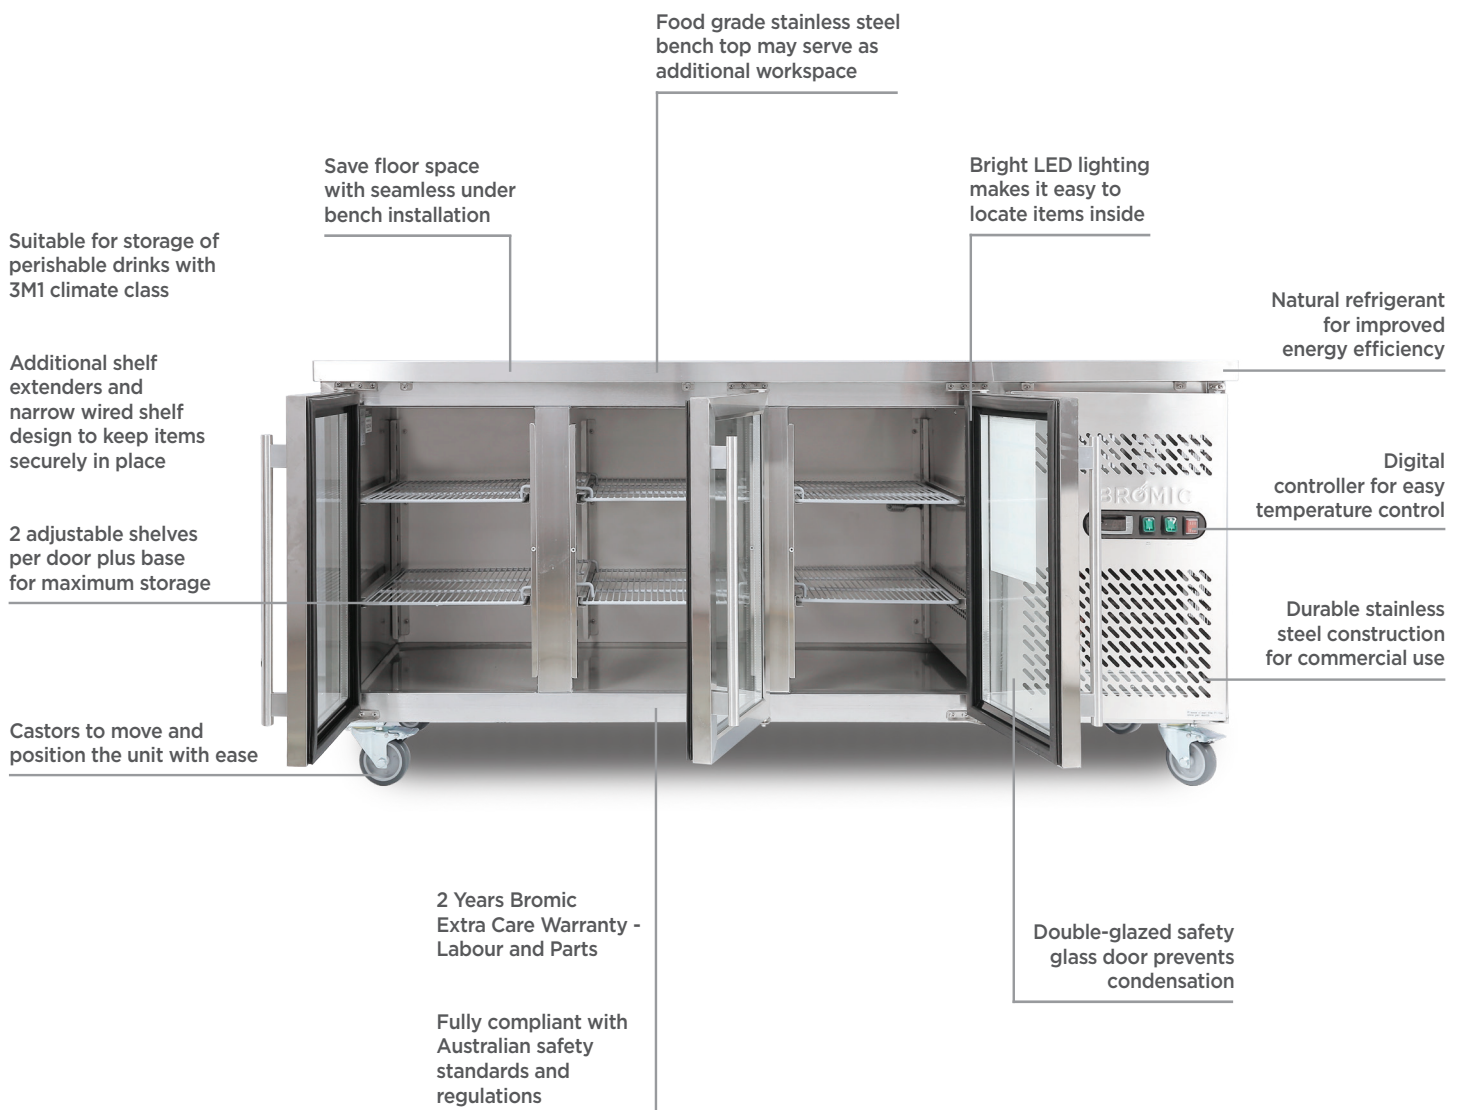

Under Bench Display Fridge 417L - 3 Doors - Glass

| Bar Fridges & Freezers

Under Bench Display Fridge 417L - 3 Doors - Glass

| Bar Fridges & Freezers

SPECIFICATIONS **DIMENSIONS**

Model Number	UBC1795GD-NR	Colour	Stainless Steel	External (mm)
Part Number	3735211-NR	Internal Light	LED	Width 1795
Volume	138L	No. of Doors	3	Depth 725
Unit Weight	417L	Door Type	Glass	Height 850
Packaged Weight	156kg	Door Glass Type	Double glazed	
Adjustable Temp. Range	+1 to +5°C	Door Style	Hinged	Internal (mm)
Max. Ambient Temp.	32°C	Door Lock	No	Width 1337
Climate Class	3M1	Self-Closing Door	Yes	Depth 530
Energy Consumption	4.75kWh/24h	Door Swing Dimension	371mm	Height 589
GEMS Star Rating	2 stars	Total Depth of Door Open	1071mm	
Refrigeration Capacity	245W	No. of Shelves Incl. Base Per Door	3	Packaged (mm)
Refrigerant	R600a	Shelf Type	Adjustable	Width 1825
Rated Current	4.75A	Shelves Dimensions	333(w) x 530(d) mm	Depth 730
Electrical Voltage	220-240V	Temp. Controller	Digital	Height 910
Frequency	50Hz	Castors	Yes	
Power Supply	Single Phase	Warranty	2 Years, Parts & Labour	
Power Plug	1 x 10A		Bromic Extra Care	
Plug Location	Bottom Right			