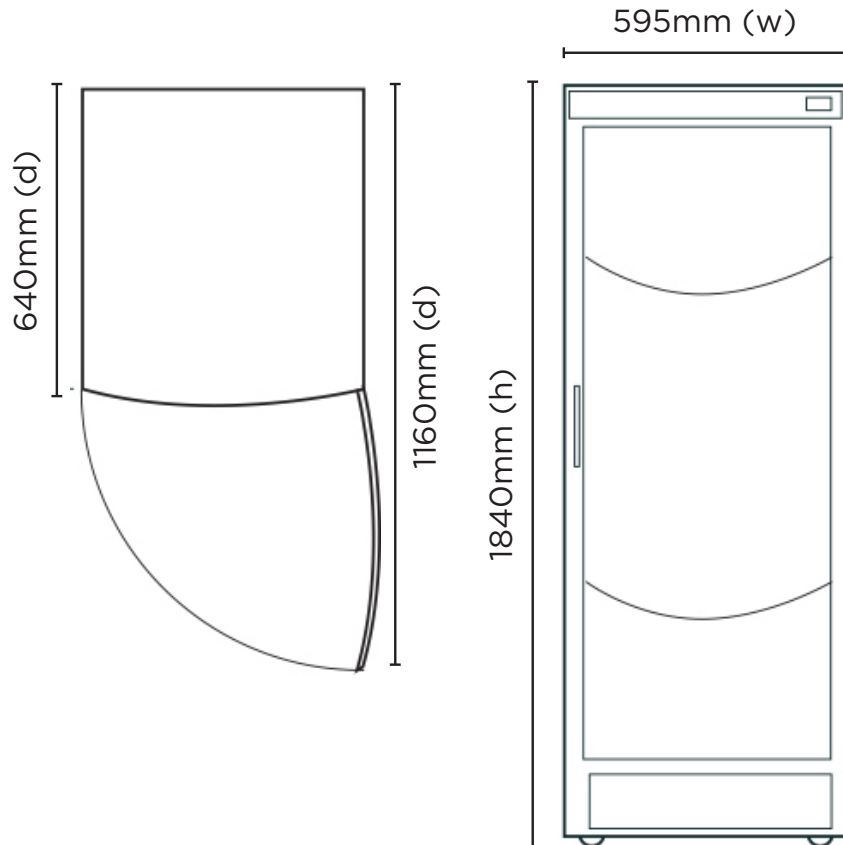

Wine Fridge 372L - 1 Door - Curved Glass

| Vertical Display & Storage

Wine Fridge

372L - 1 Door - Curved Glass

Vertical Display & Storage

SPECIFICATIONS

Model Number	WC0400C-NR
Part Number	3735145-NR
Volume	372L
Unit Weight	84kg
Packaged Weight	89kg
Adjustable Temp. Range	+2°C to +14°C
Max. Ambient Temp.	40°C
Climate Class	4
Refrigeration Capacity	270W
Air Circulation	Fan Forced
Refrigerant	R600a
Rated Current	1.15A
Electrical Voltage	220-240V
Frequency	50Hz
Power Supply	Single Phase
Power Plug	1 x 10A
Plug Location	Rear, bottom Left

Colour	Silver
Display Light Box	No
Internal Light	LED
No. of Doors	1
Door Type	Glass
Door Glass Type	Double glazed
Door Style	Hinged
Door Shape	Curved
Door Swing Dimension	595mm
Total Depth of door open	1160mm
Self-Closing Door	Yes
Door Lock	No
No. of Shelves incl Base	6
Shelf Type	Adjustable, wooden
Shelves Dimensions	498(w) x 394(d) mm
Temp. Controller	Analogue
Castors	Yes
Warranty	2 Years Bromic Extra Care Warranty - Labour and Parts

DIMENSIONS

	External (mm)
Width	595
Depth	640
Height	1840
	Internal (mm)
Width	505
Depth	462
Height	1555
	Packaged (mm)
Width	665
Depth	685
Height	1950