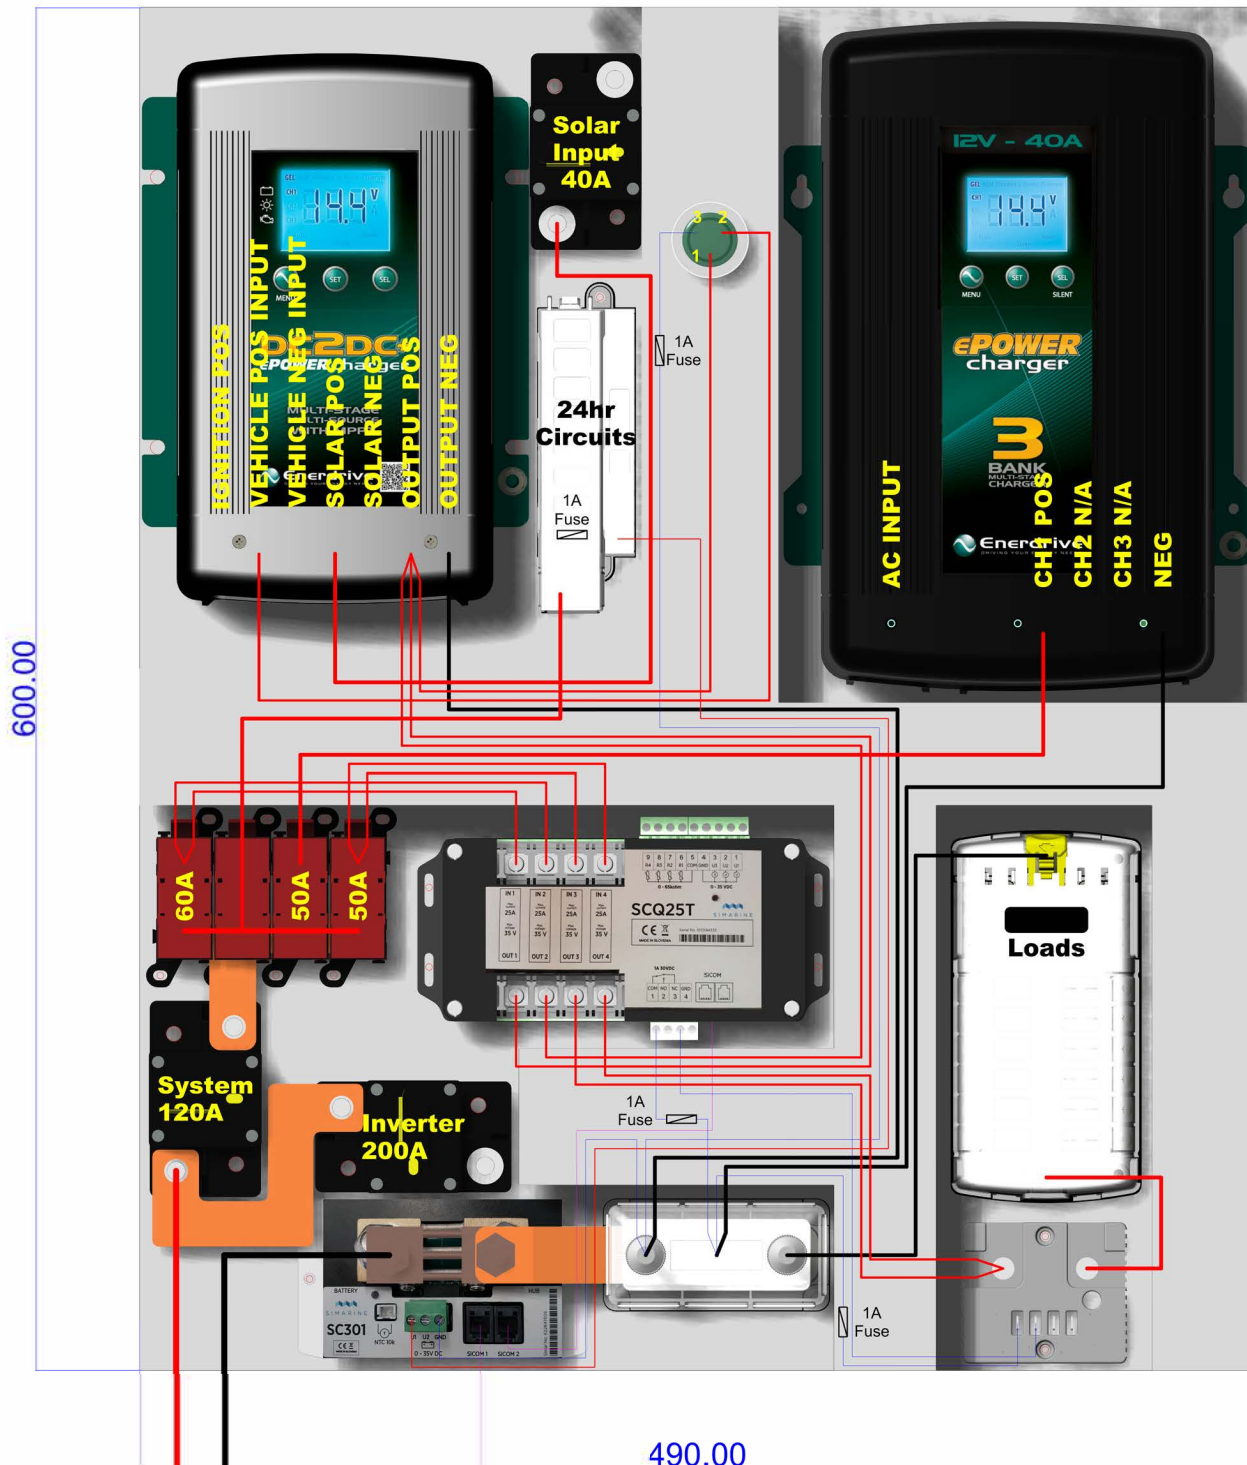

ENERDRIVE

DOMETIC

eSYS-D

BATTERY

**SIMARINE
SPLITTER**