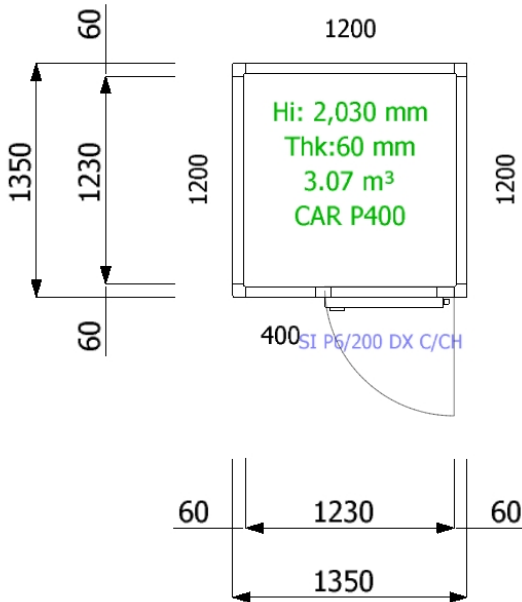

CEILING PLAN

FLOOR PLAN

WALL PLAN

3D

MISA Cold Rooms (Template 2023) - OCEANIA (Stock)

Customer:

M-1A20-C

Date: 08/06/2023

Rif.: EQ-cibiena-230216-57633

Epta S.p.A
Unità Locale - Via Monachelle Vecchia, 7
00071 - Pomezia (Roma)
Tel. 06-911891 - Fax 06-9120788