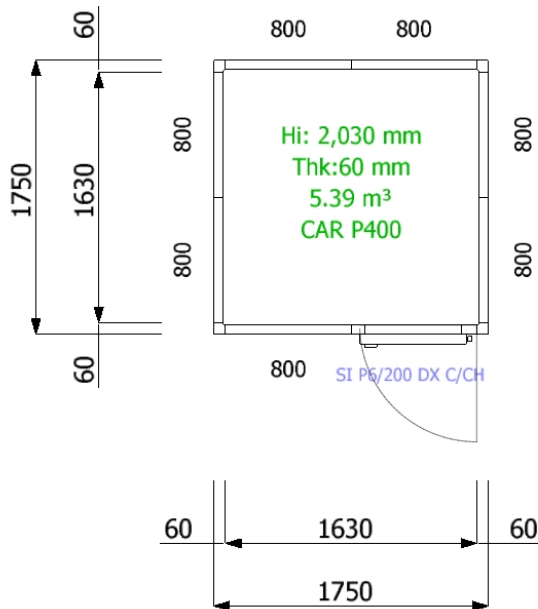

CEILING PLAN

FLOOR PLAN

WALL PLAN

3D

MISA Cold Rooms (Template 2023) - OCEANIA (Stock)

Customer:

M-2B20-C

Date: 08/06/2023

Rif.: EQ-cibiena-230216-57633

Epta S.p.A
Unità Locale - Via Monachelle Vecchia, 7
00071 - Pomezia (Roma)
Tel. 06-911891 - Fax 06-9120788