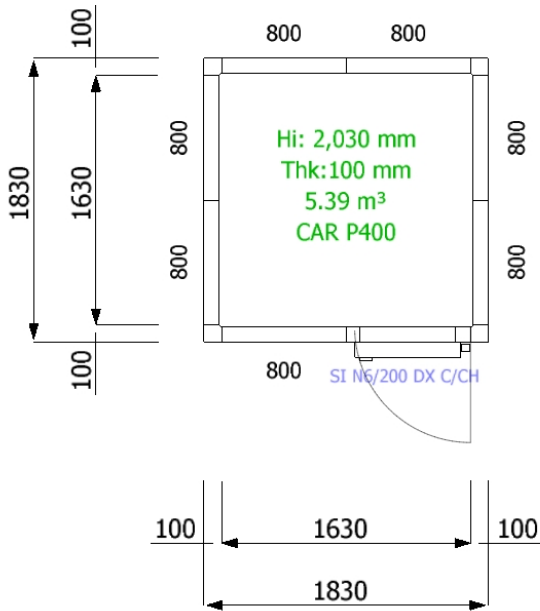

CEILING PLAN

FLOOR PLAN

WALL PLAN

3D

MISA Cold Rooms (Template 2023) - OCEANIA (Stock)

Customer:

M-2B20-F

Date: 08/06/2023

Rif.: EQ-cibiena-230216-57633

Epta S.p.A
Unità Locale - Via Monachelle Vecchia, 7
00071 - Pomezia (Roma)
Tel. 06-911891 - Fax 06-9120788