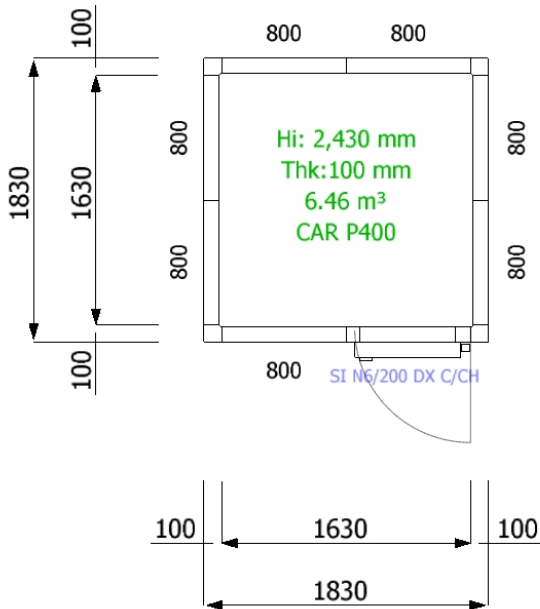

CEILING PLAN

FLOOR PLAN

WALL PLAN

3D

MISA Cold Rooms (Template 2023) - OCEANIA (Stock)

Customer:

M-2B24-F

Date: 08/06/2023

Rif.: EQ-cibiena-230216-57633

Epta S.p.A
Unità Locale - Via Monachelle Vecchia, 7
00071 - Pomezia (Roma)
Tel. 06-911891 - Fax 06-9120788