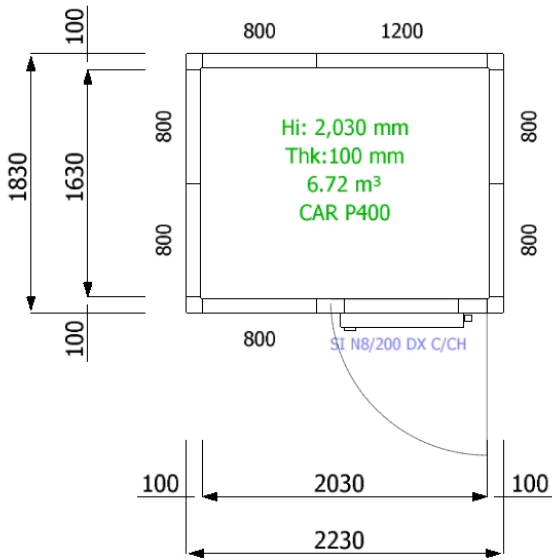

CEILING PLAN

FLOOR PLAN

WALL PLAN

3D

MISA Cold Rooms (Template 2023) - OCEANIA (Stock)

Customer:

M-3B20-F

Date: 08/06/2023

Rif.: EQ-cibiena-230216-57633

Epta S.p.A
Unità Locale - Via Monachelle Vecchia, 7
00071 - Pomezia (Roma)
Tel. 06-911891 - Fax 06-9120788