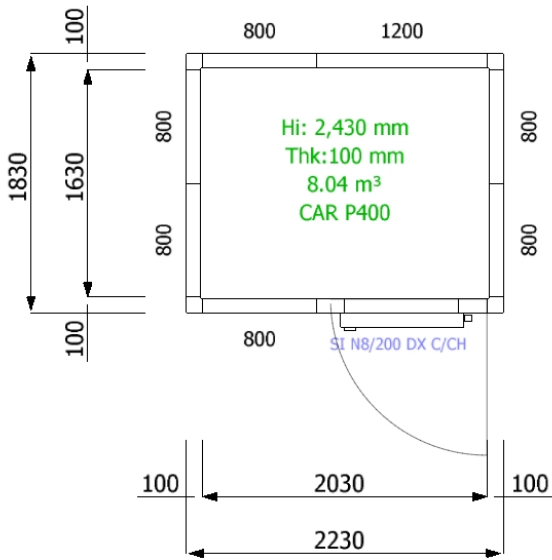

CEILING PLAN

FLOOR PLAN

WALL PLAN

3D

MISA Cold Rooms (Template 2023) - OCEANIA (Stock)

Customer:

M-3B24-F

Date: 08/06/2023

Rif.: EQ-cibiena-230216-57633

Epta S.p.A
Unità Locale - Via Monachelle Vecchia, 7
00071 - Pomezia (Roma)
Tel. 06-911891 - Fax 06-9120788