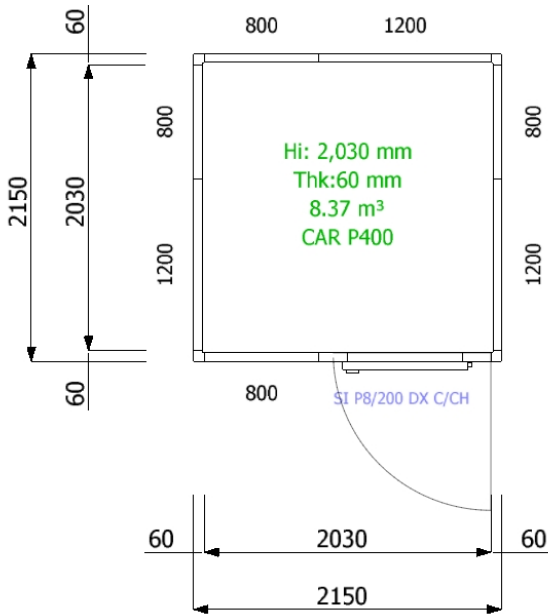

CEILING PLAN

FLOOR PLAN

WALL PLAN

3D

MISA Cold Rooms (Template 2023) - OCEANIA (Stock)

Customer:

M-3C20-C

Date: 08/06/2023

Rif.: EQ-cibiena-230216-57633

Epta S.p.A
Unità Locale - Via Monachelle Vecchia, 7
00071 - Pomezia (Roma)
Tel. 06-911891 - Fax 06-9120788