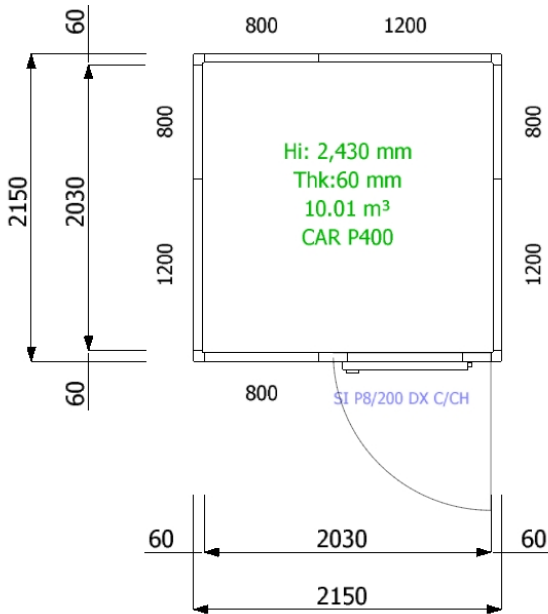

CEILING PLAN

FLOOR PLAN

WALL PLAN

3D

MISA Cold Rooms (Template 2023) - OCEANIA (Stock)

Customer:

M-3C24-C

Date: 08/06/2023

Rif.: EQ-cibiena-230216-57633

Epta S.p.A
Unità Locale - Via Monachelle Vecchia, 7
00071 - Pomezia (Roma)
Tel. 06-911891 - Fax 06-9120788