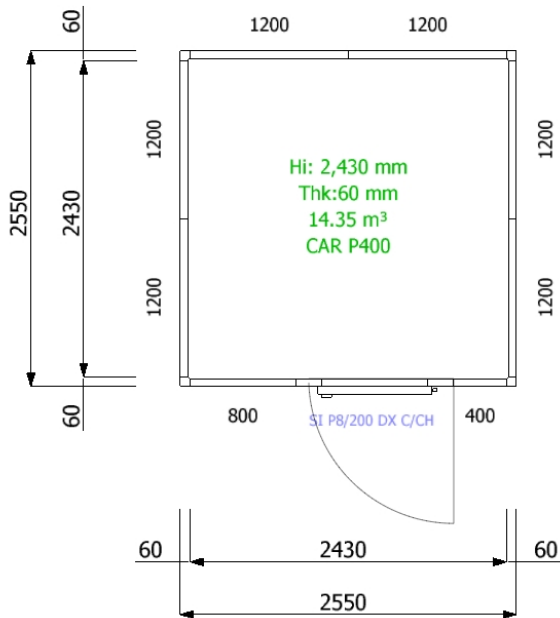

CEILING PLAN

FLOOR PLAN

WALL PLAN

3D

MISA Cold Rooms (Template 2023) - OCEANIA (Stock)

Customer:

M-4D24-C

Date: 08/06/2023

Rif.: EQ-cibiena-230216-57633

Epta S.p.A
Unità Locale - Via Monachelle Vecchia, 7
00071 - Pomezia (Roma)
Tel. 06-911891 - Fax 06-9120788